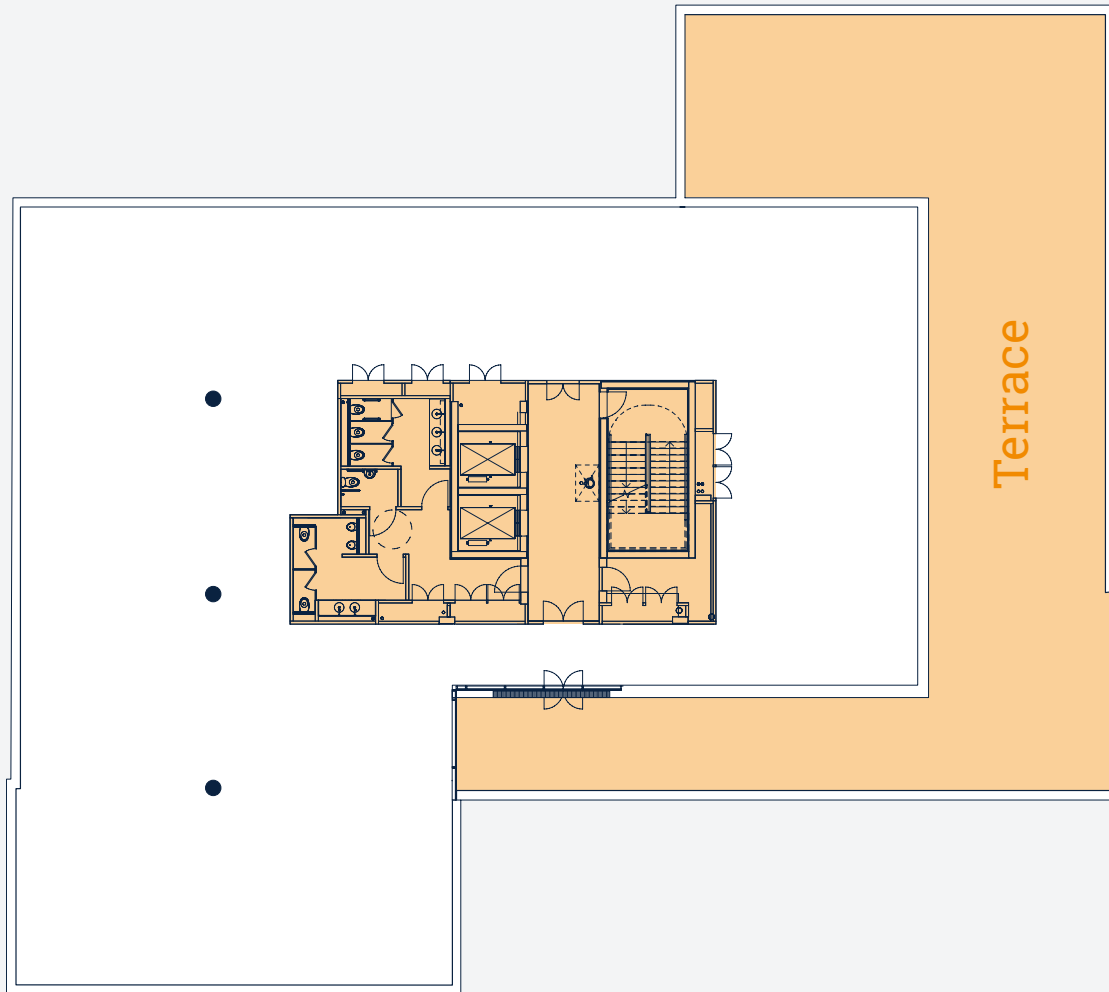

300 DASHWOOD LANG ROAD

GROUND FLOOR

	IPMS 3 (sq m)	(sq ft)
Offices	872	9,391
Reception	104	1,124

 Lockers and showers

300 DASHWOOD LANG ROAD

1ST FLOOR

	IPMS 3 (sq m)	(sq ft)
Offices	997	10,738

300 DASHWOOD LANG ROAD

2ND FLOOR

	IPMS 3 (sq m)	(sq ft)
Offices	1,054	11,347

300 DASHWOOD LANG ROAD

3RD FLOOR

	IPMS 3 (sq m)	(sq ft)
Offices	709	7,641
Terrace	330	3,559