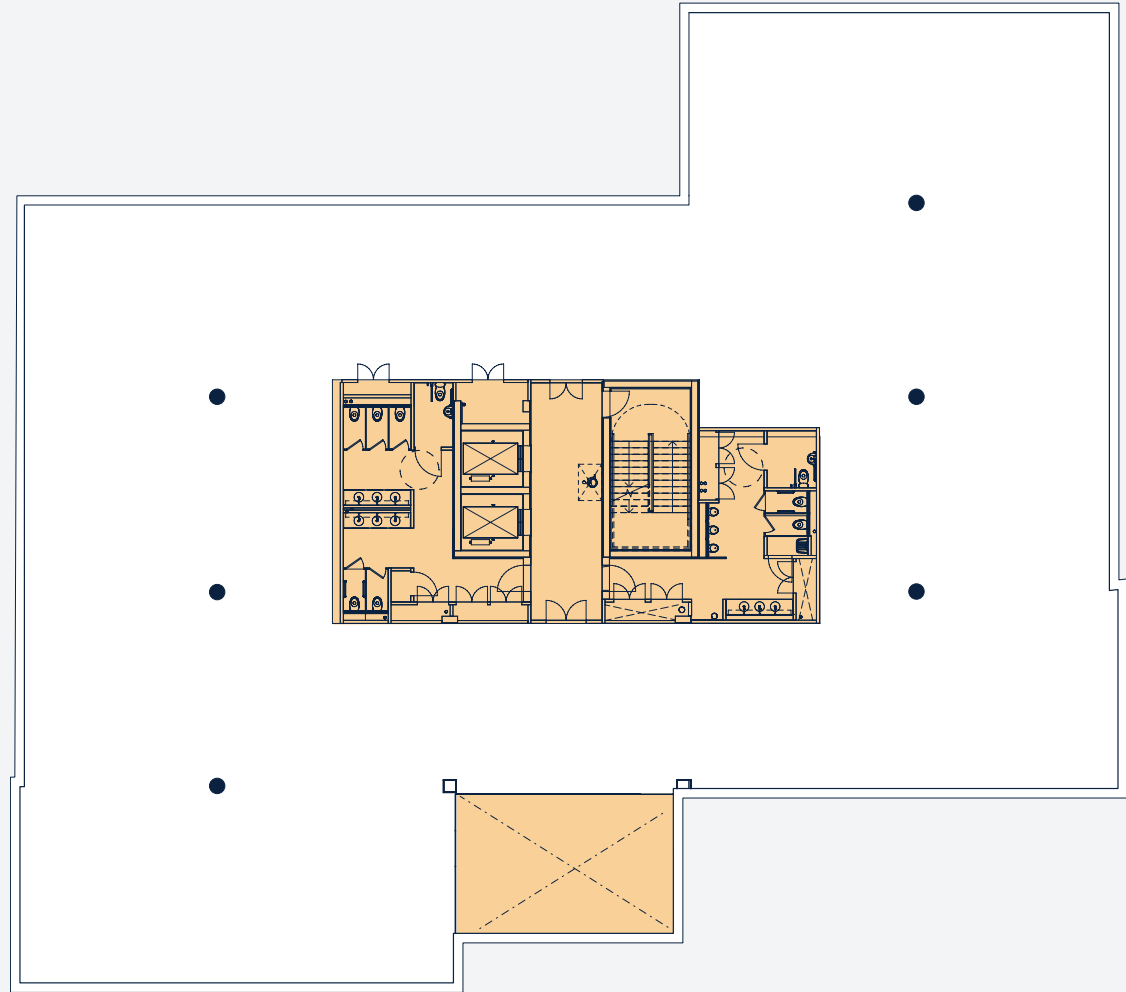

300 DASHWOOD LANG ROAD

GROUND FLOOR

	IPMS 3 (sq m)	(sq ft)
Offices	872	9,391
Reception	104	1,124

 Lockers and showers

300 DASHWOOD LANG ROAD

1ST FLOOR

	IPMS 3 (sq m)	(sq ft)
Offices	997	10,738

300 DASHWOOD LANG ROAD

2ND FLOOR

	IPMS 3 (sq m)	(sq ft)
Offices	1,054	11,347

300 DASHWOOD LANG ROAD

3RD FLOOR

	IPMS 3 (sq m)	(sq ft)
Offices	709	7,641
Terrace	330	3,559