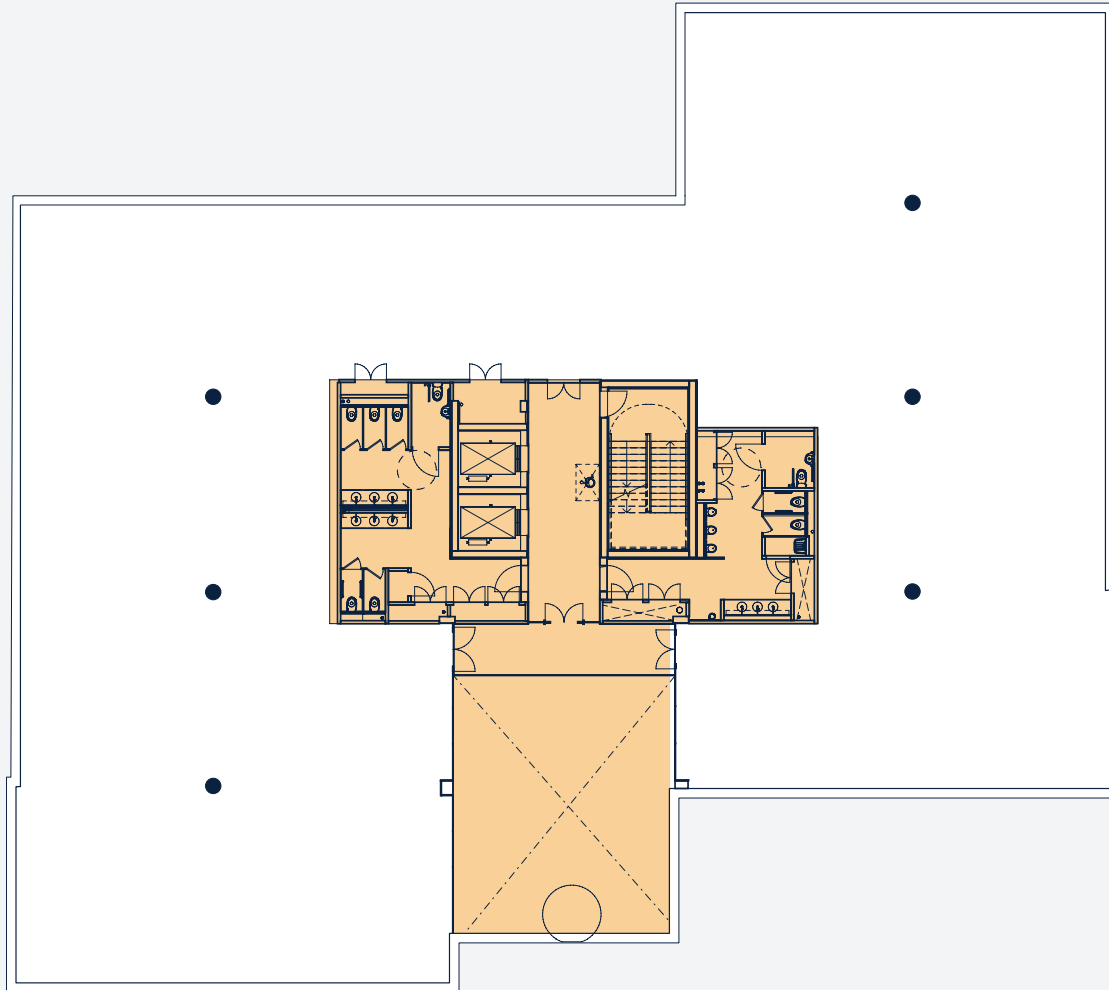

300 DASHWOOD LANG ROAD

GROUND FLOOR

	IPMS 3 (sq m)	(sq ft)
Offices	872	9,391
Reception	104	1,124

 Lockers and showers

300 DASHWOOD LANG ROAD

1ST FLOOR

	IPMS 3 (sq m)	(sq ft)
Offices	997	10,738

300 DASHWOOD LANG ROAD

2ND FLOOR

	IPMS 3 (sq m)	(sq ft)
Offices	1,054	11,347

300 DASHWOOD LANG ROAD

3RD FLOOR

	IPMS 3 (sq m)	(sq ft)
Offices	709	7,641
Terrace	330	3,559