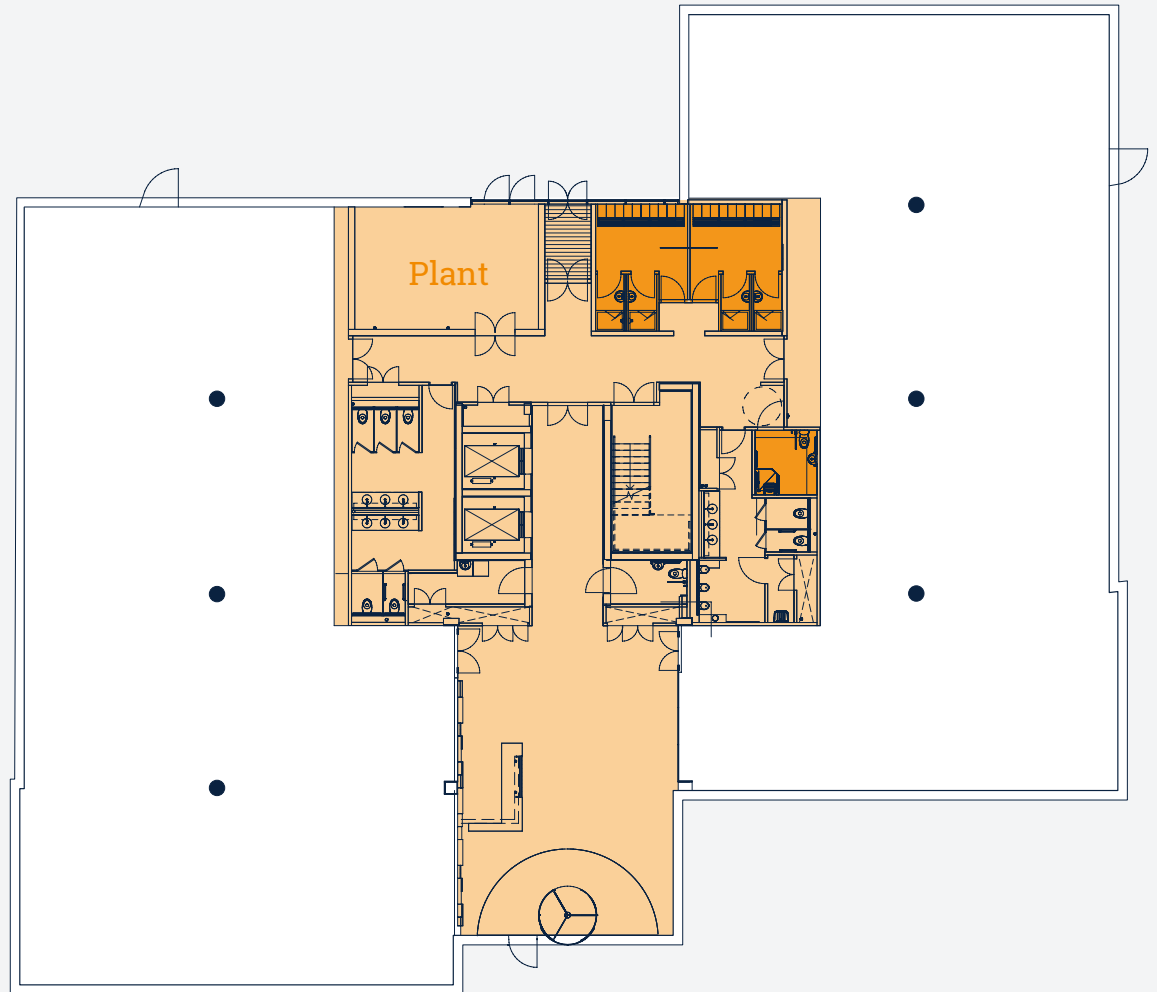

300 DASHWOOD LANG ROAD

GROUND FLOOR

	IPMS 3 (sq m)	(sq ft)
Offices	872	9,391
Reception	104	1,124

 Lockers and showers

300 DASHWOOD LANG ROAD

1ST FLOOR

	IPMS 3 (sq m)	(sq ft)
Offices	997	10,738

300 DASHWOOD LANG ROAD

2ND FLOOR

	IPMS 3 (sq m)	(sq ft)
Offices	1,054	11,347

300 DASHWOOD LANG ROAD

3RD FLOOR

	IPMS 3 (sq m)	(sq ft)
Offices	709	7,641
Terrace	330	3,559