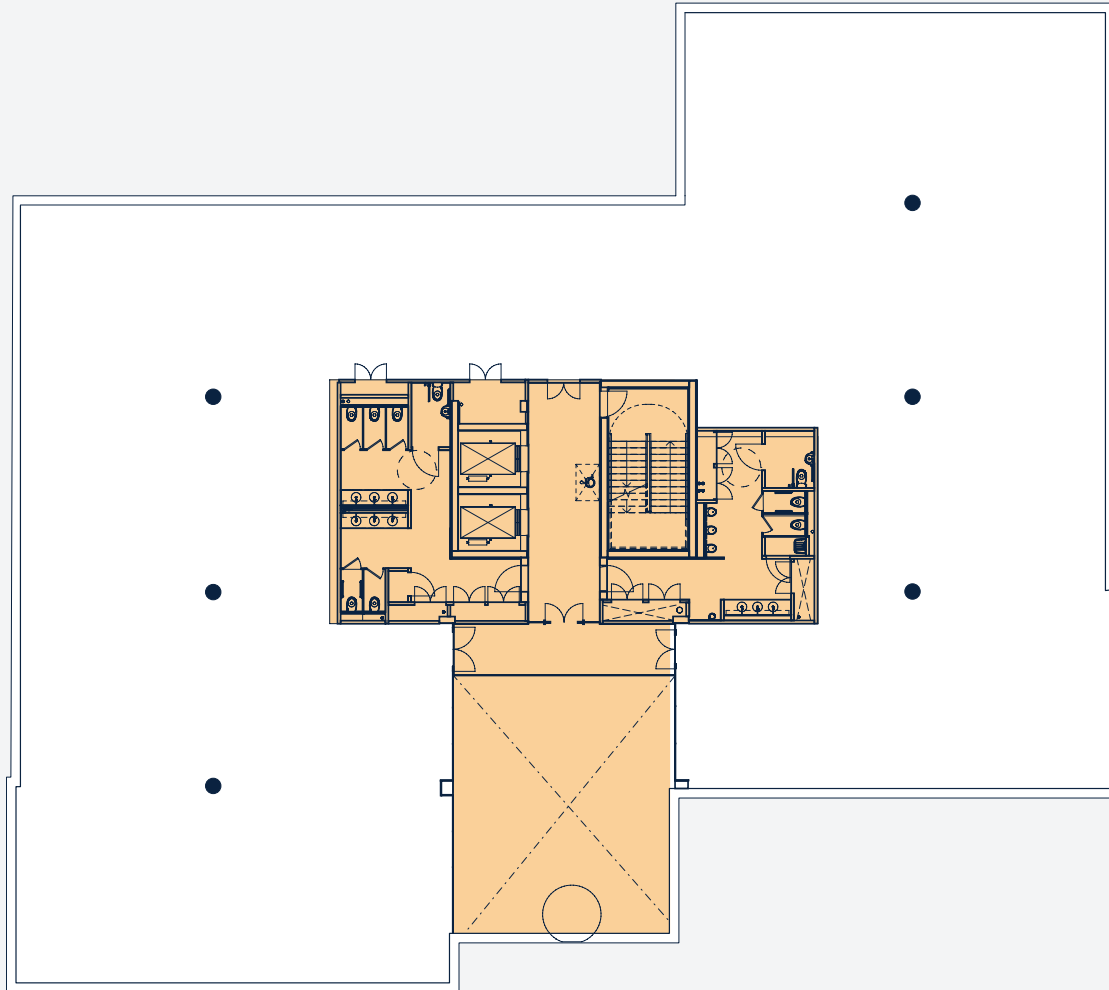

# 300 DASHWOOD LANG ROAD

## 1ST FLOOR

	IPMS 3 (sq m)	(sq ft)
Offices	997	10,738