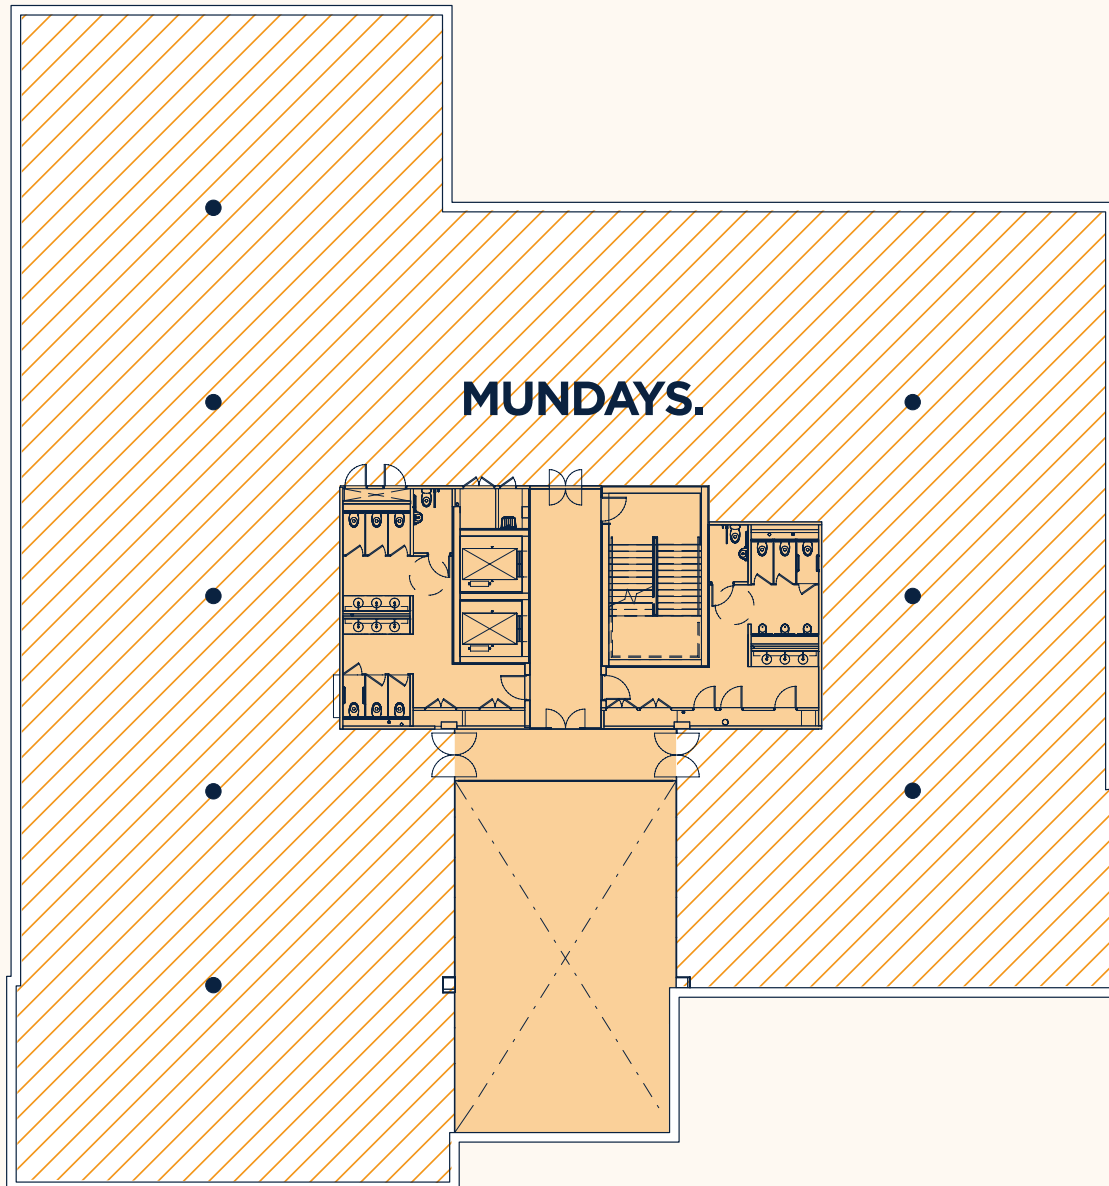

400 DASHWOOD LANG ROAD

1ST FLOOR

	IPMS 3 (sq m)	(sq ft)
Offices	1,278	13,764

/// Space let to Munday's