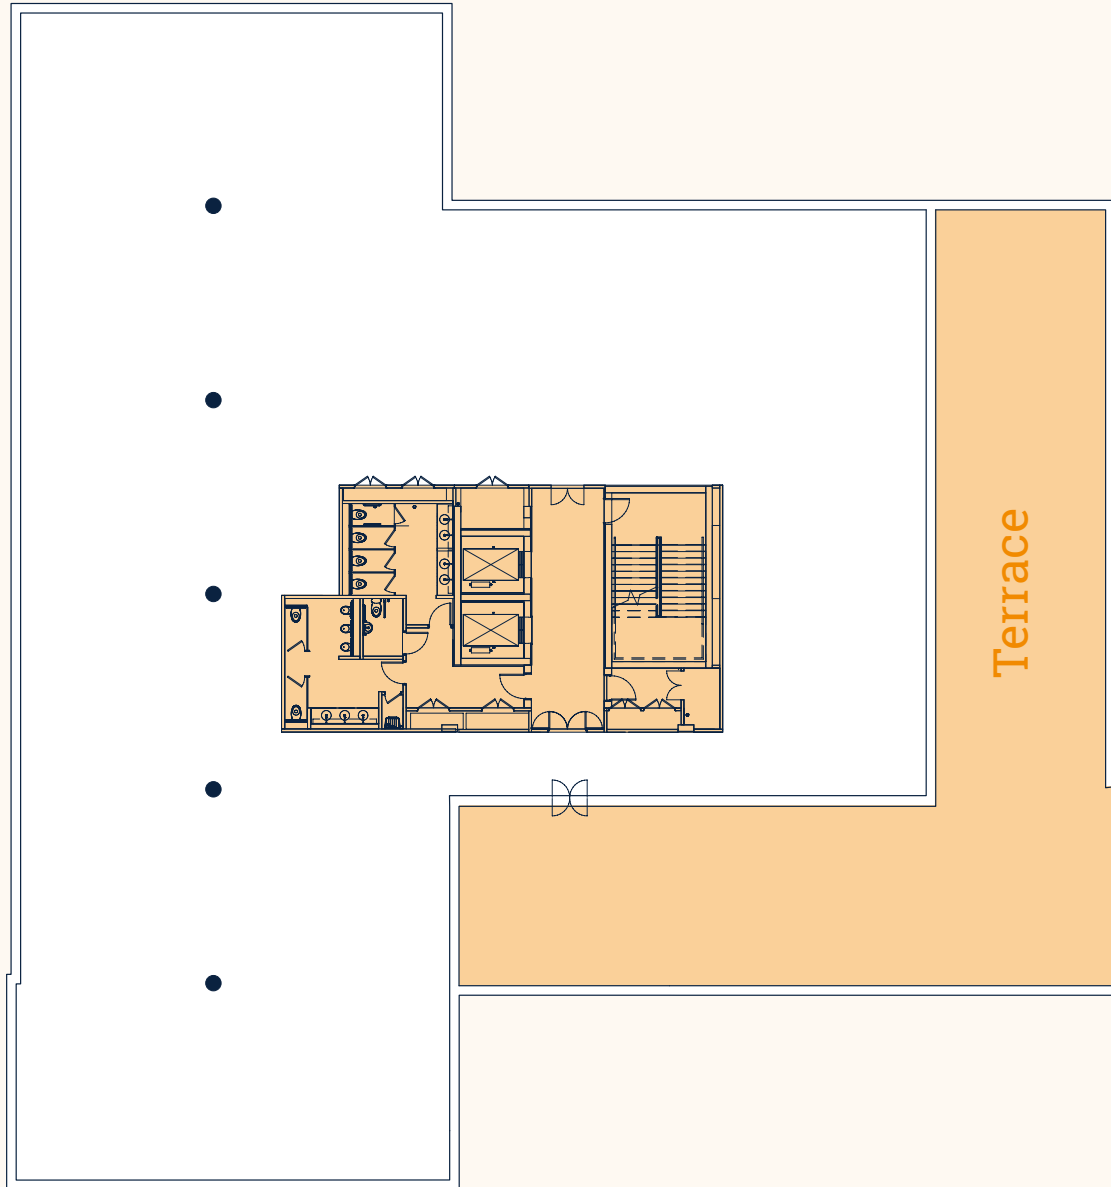

400 DASHWOOD LANG ROAD

3RD FLOOR

	IPMS 3 (sq m)	(sq ft)
Offices	1,029	11,081
Terrace	328	3,532